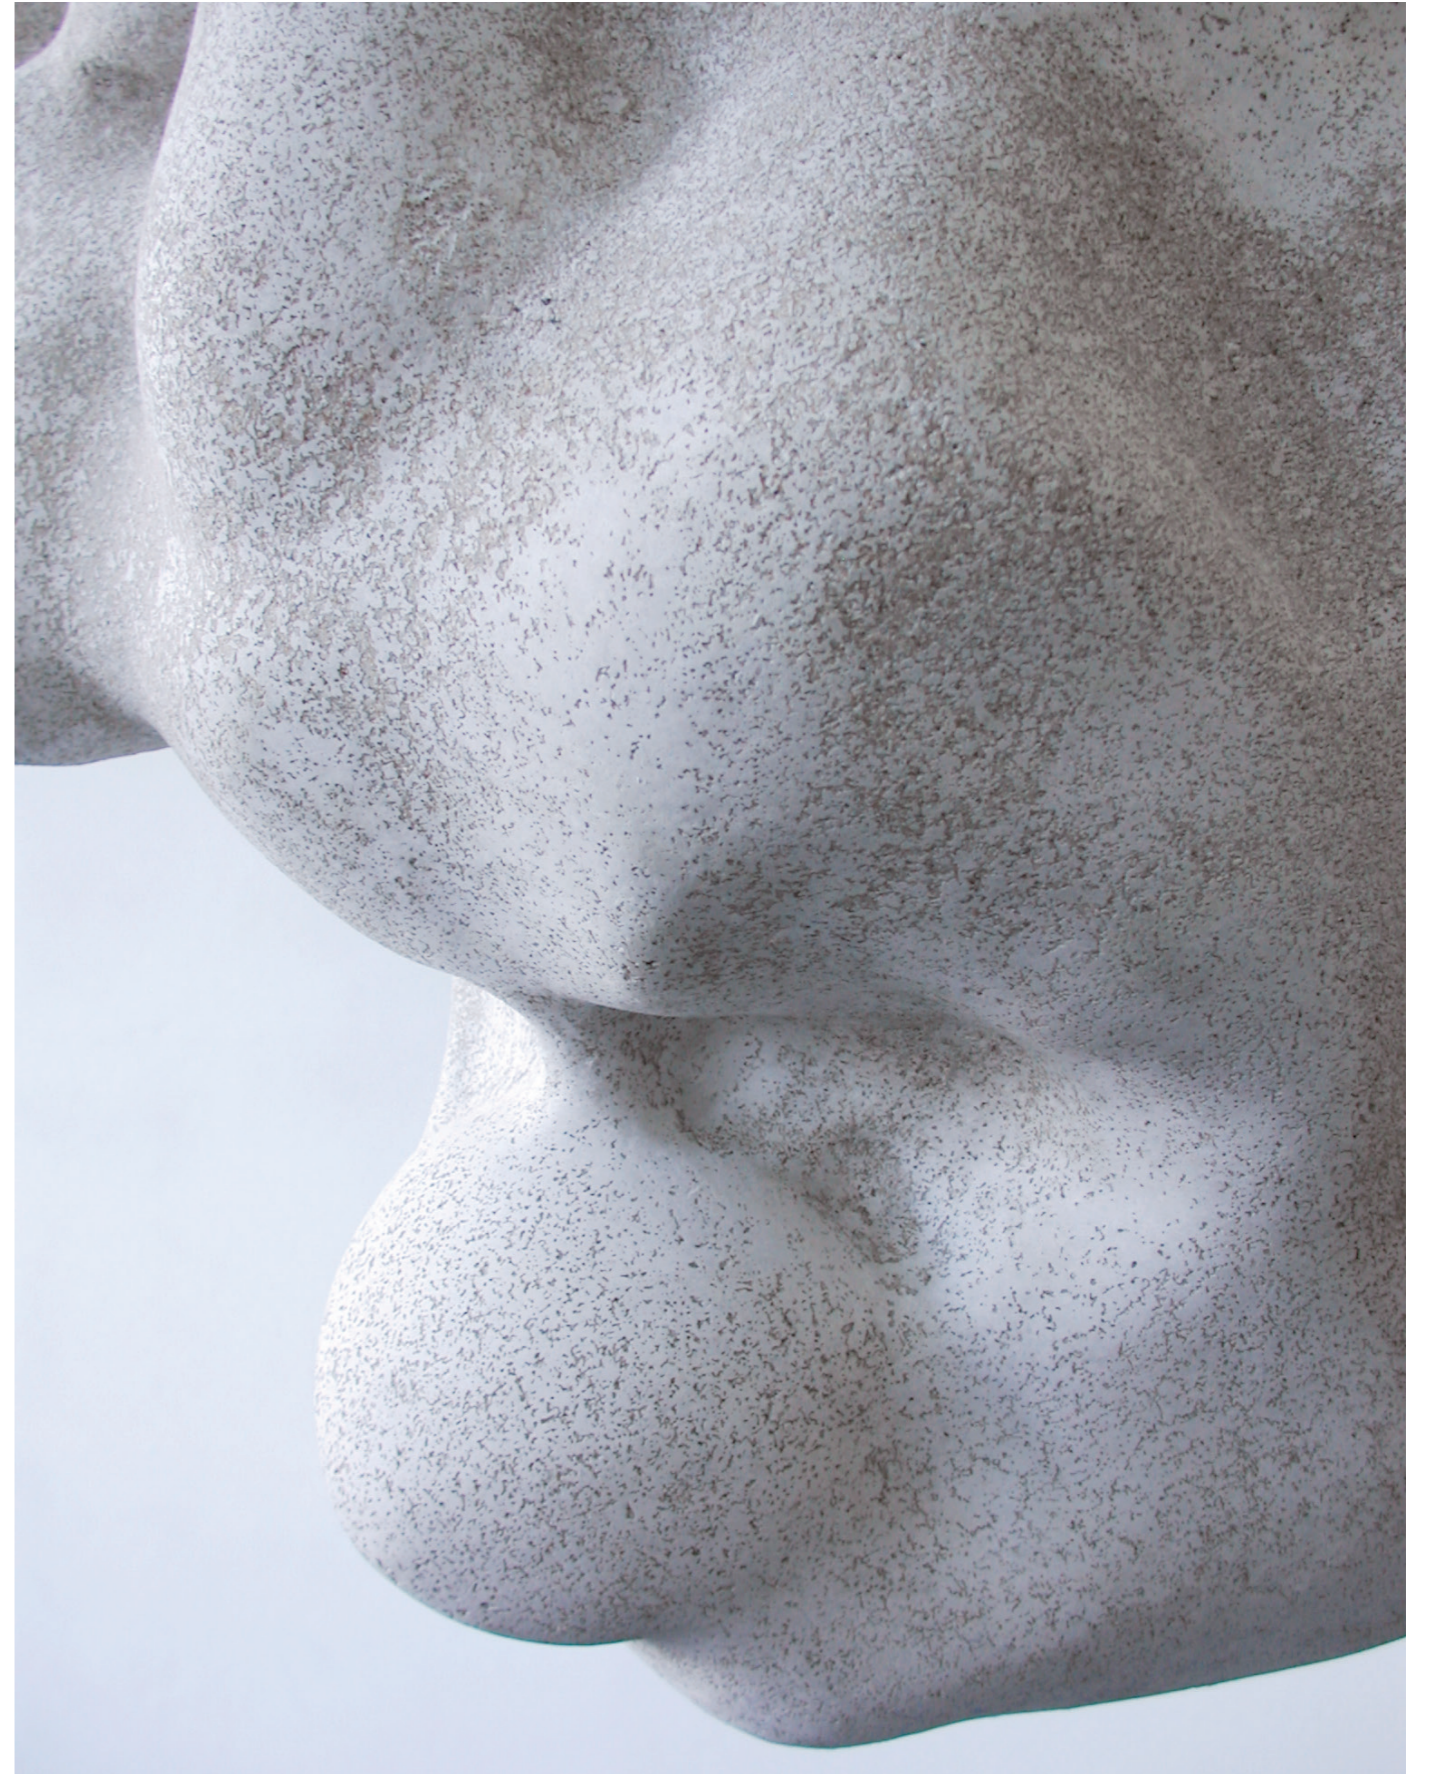

holle 2013

68 x 113 x 43 cm

Ciment Fondu, stainless steel, rope

Ciment Fondu, Edelstahl, Seil

golova 2013

Detail

White Portland cement, stainless steel, rope

Weißer Portland-Zement, Edelstahl, Seil